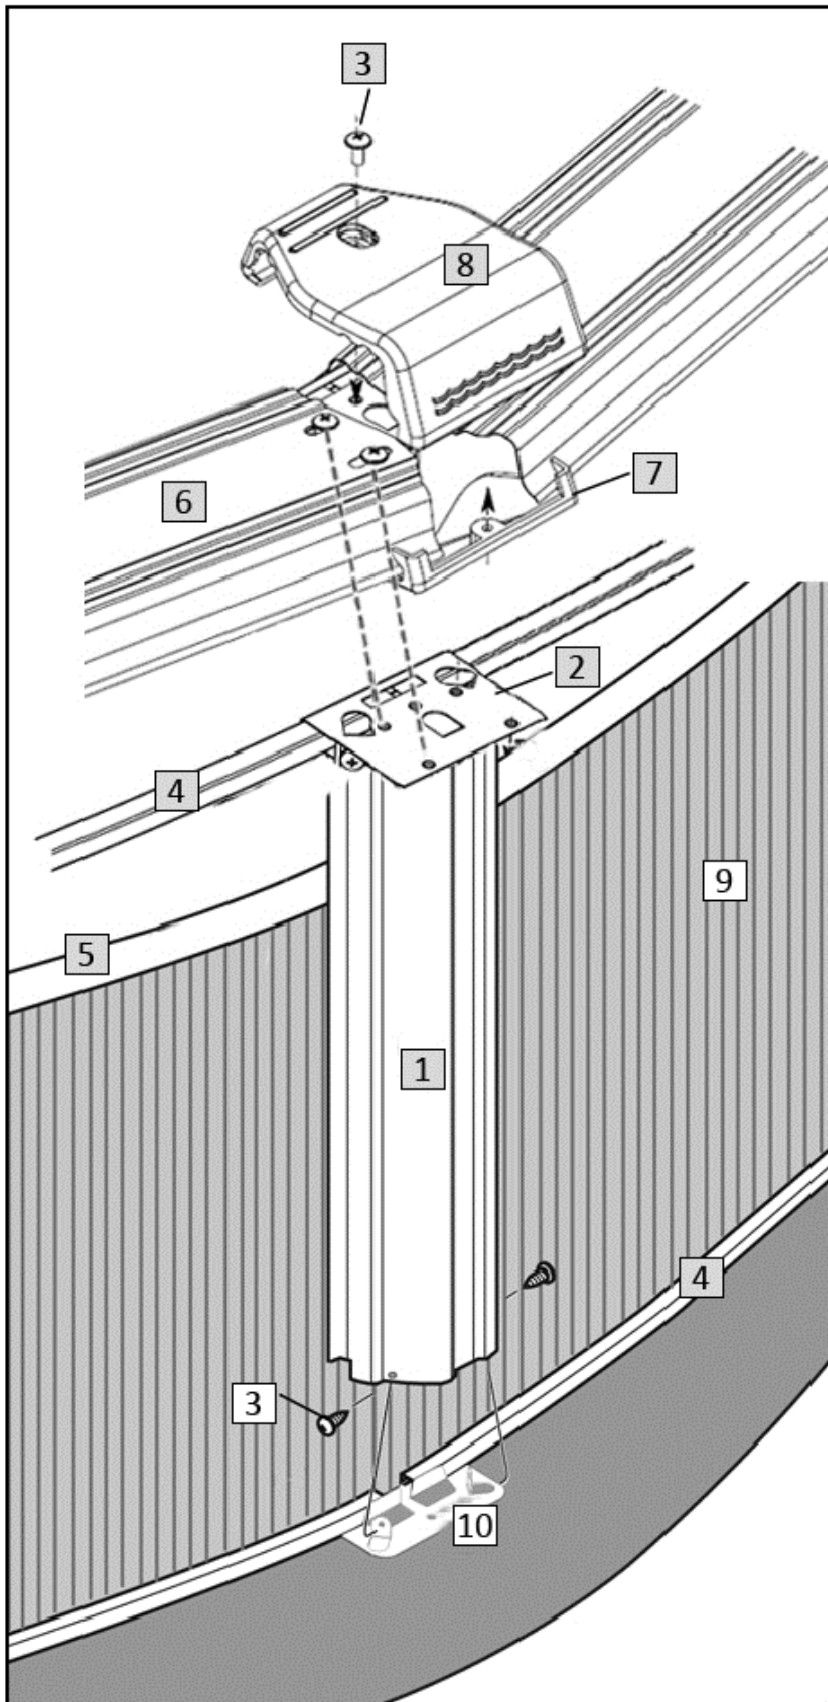

Zanzibar 21' Round 54''

NB2707

Key #	Part Description	Item #
1	8in Vertical	NBP1202
2	Resin Upper Joint	NBP1061
3	Seat Cover Hardware	NBP1203
3	Wall Joint Hardware	NBP1067
4	5/8+Rail	NBP1056
5	Plastic Edging	NL107
6	8in Resin Top Seat	NBP1201
7	8in Seat Cover Bracket	NBP1047
8	8in Seat Cover	NBP1046
9	Wall	PC5250
10	Resin Lower Joint	NBP1062